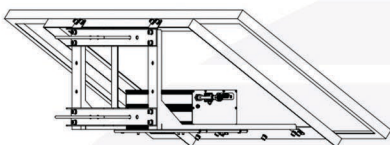

Measurements