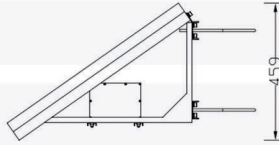

Measurements