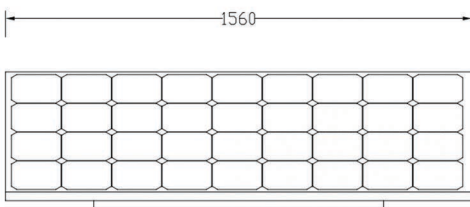

Measurements

NDAAA
Compliant

CONTACT US

www.riseuptec.com

Call +1 346-295-8900

sales@riseuptec.com

Rise Up Technologies Inc
3115 Fry Rd. Suite 505 Katy,
TX 77449 U.S.A.