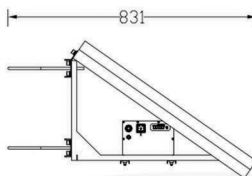

Measurements