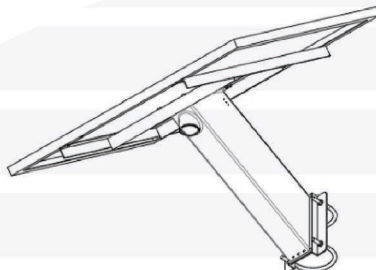

Measurements

NDAA
Compliant

CONTACT US

www.riseuptec.com

Call +1 346-295-8900

sales@riseuptec.com

Rise Up Technologies Inc
3115 Fry Rd. Suite 505 Katy,
TX 77449 U.S.A.