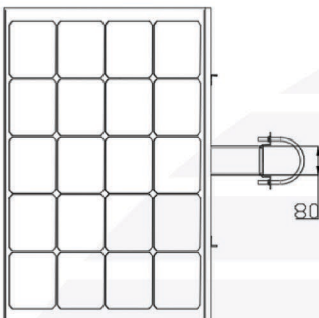

Measurements

NDAA
Compliant

CONTACT US

www.riseuptec.com

Call +1 346-295-8900

sales@riseuptec.com

Rise Up Technologies Inc
3115 Fry Rd. Suite 505 Katy,
TX 77449 U.S.A.