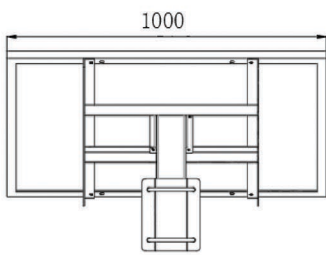

Measurements

NDAA
Compliant

CONTACT US

www.riseuptec.com

Call +1 346-295-8900

sales@riseuptec.com

Rise Up Technologies Inc
3115 Fry Rd. Suite 505 Katy,
TX 77449 U.S.A.