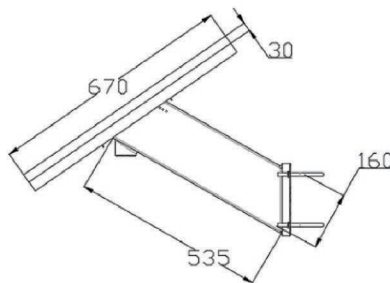

Measurements

NDAA
Compliant

CONTACT US

www.riseuptec.com

Call +1 346-295-8900

sales@riseuptec.com

Rise Up Technologies Inc
3115 Fry Rd. Suite 505 Katy,
TX 77449 U.S.A.