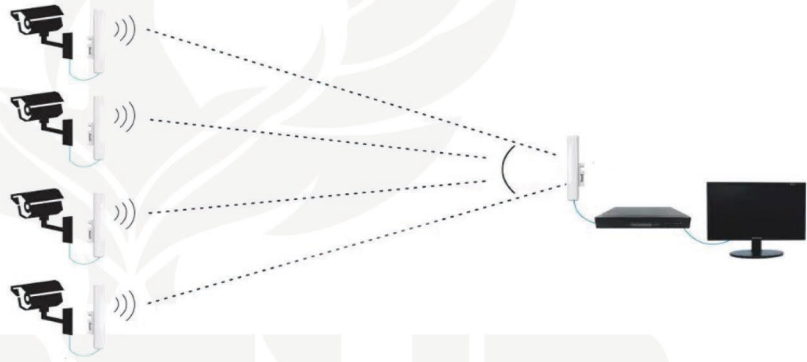

NDA COMPLIANT

24/7 REAL-TIME SECURITY PROTECTION

CALL +1 346-295-8900 | WWW.RISEUPTEC.COM

ISSS CONNECTIVITY OPTIONS

1 4G ROUTER

Rugged 4G router, connecting CCTV camera via cellular network. The 4G router has dual SIM capability and accepts all major US cellular providers' SIMS.

2 POINT TO POINT

Transmit live feeds over a 1-mile Point-To-Point Access Point capable of transmitting speeds upto 300Mbps @ 2.4 GHz. The Base P2P unit can be connected to NVR or Internet Router/ Switch.

3 4G + POINT TO POINT

Rugged 4G router becomes the Base, connecting several P2P Mesh Network of CCTV cameras.

CONTACT US

CALL +1 346-295-8900 | WWW.RISEUPTEC.COM

SALES@RISEUPTEC.COM

ADDRESS: 3115 FRY RD., SUITE #503 & 505 KATY, TX 77449