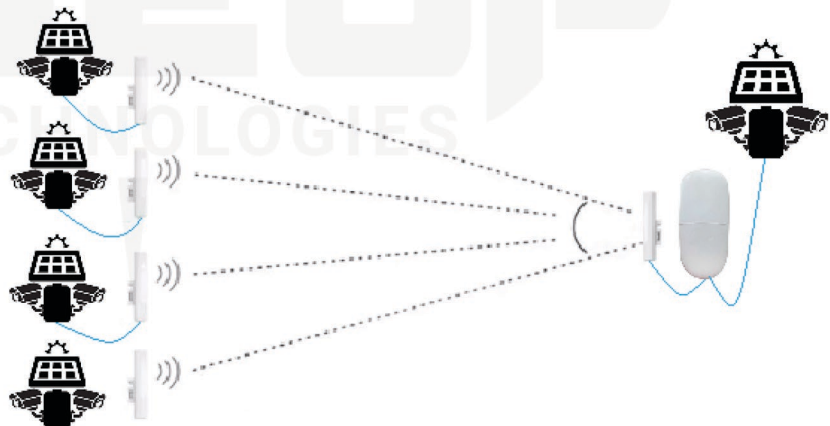

SECURE EVERYTHING UNDER THE SUN

ODS ISSS 100/80/30

(INDEPENDENT SOLAR SURVEILLANCE SOLUTION)

High-performance solar surveillance cameras

Site monitoring & perimeter security solution

Wireless connectivity & long-lasting battery

NDA COMPLIANT

24/7 REAL-TIME SECURITY PROTECTION

CALL +1 346-295-8900 | WWW.RISEUPTEC.COM

ISSS CONNECTIVITY OPTIONS

1 4G ROUTER

Rugged 4G router, connecting CCTV camera via cellular network. The 4G router has dual SIM capability and accepts all major US cellular providers' SIMS.

2 POINT TO POINT

Transmit live feeds over a 1-mile Point-To-Point Access Point capable of transmitting speeds upto 300Mbps @ 2.4 GHz. The Base P2P unit can be connected to NVR or Internet Router/ Switch.

3 4G + POINT TO POINT

Rugged 4G router becomes the Base, connecting several P2P Mesh Network of CCTV cameras.

CONTACT US

CALL +1 346-295-8900 | WWW.RISEUPTEC.COM

SALES@RISEUPTEC.COM

ADDRESS: 3115 FRY RD., SUITE #503 & 505 KATY, TX 77449