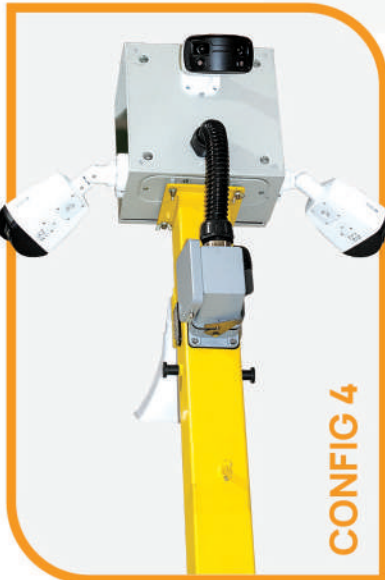

CONFIG 2

- 1 x 25X PTZ 4MP CAMERA - 25X Zoom Smart IR, up to 100m (328ft) IR
- 3 x 4 MP 160° Panoramic View with 2 Lenses, White Light, Built-in Mic/Speaker

CONFIG 3

- 2 x 25X PTZ 4MP CAMERA - 25X Zoom Smart IR, up to 100m (328ft) IR
- 360° LED LIGHTING